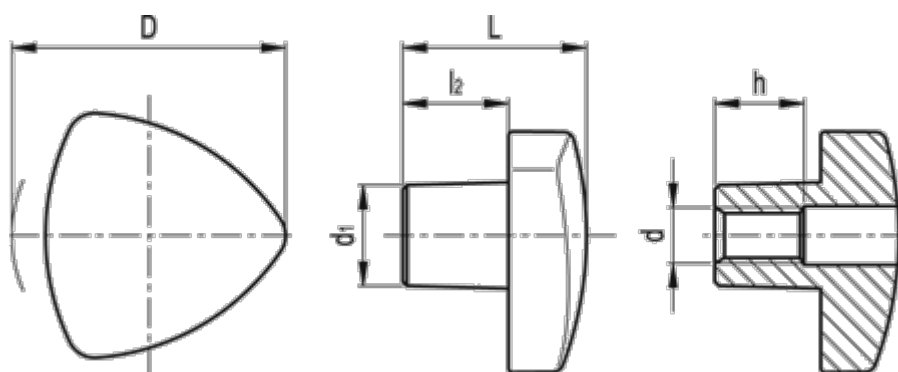

# Data Sheet

Article number: 20065441

Description: E+G Lock knob GN 5339.5-32-M6-D-PL  
St. steel

## Measures

D	= 32
d	= M6
d1	= 12
h	= 10
L	= 21
l2	= 12
Weight (g)	= 50